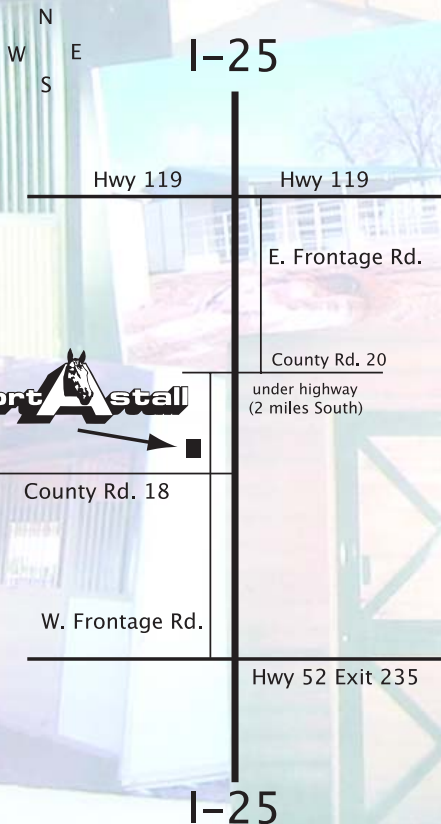

Rosedale Marketing Corp.

Components

**Custom Stalls • Feeders • Doors
Corral Panels & Gates**

Rosedale Marketing Corporation is a manufacturer of Port-A-Stall horse barns, modular stalls, corral panels and related products.